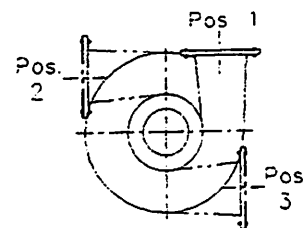

Project \_\_\_\_\_  
Your Order # \_\_\_\_\_  
Our Order # \_\_\_\_\_ By \_\_\_\_\_

Inlet Positions  
(VIEWED FROM INLET)

INLET OUTLET

Outlet Positions  
(VIEWED FROM OUTLET)

(END VIEW OF  
MACHINE ONLY)

Frame No.	Dimensions						
	A	B	C	D	F	L	K
551	4.62 (117)	8.50 (216)	215T	7.50 (191)	50 (1270)	53 (1346)	7.19 (183)
552	7.88 (200)	11.75 (298)	254T	7.50 (191)	56 (1422)	59 (1499)	7.19 (183)
553	11.13 (283)	15.00 (381)	256T	10.75 (273)	64 (1626)	67 (1702)	10.44 (265)
554	14.38 (365)	18.25 (464)	286TS	7.50 (191)	64 (1626)	67 (1702)	7.19 (183)
555	17.62 (448)	21.50 (546)	286TS	10.75 (273)	73 (1854)	76 (1930)	10.44 (265)
556	20.88 (530)	24.75 (629)	326TS	7.50 (191)	73 (1854)	76 (1930)	7.19 (183)
557	24.13 (613)	28.00 (711)	355TS	10.75 (273)	81 (2057)	84 (2134)	10.44 (265)
558	27.38 (695)	31.25 (794)	326TS	7.50 (191)	81 (2057)	84 (2134)	7.19 (183)
559	30.62 (778)	34.50 (876)	405TS	10.75 (273)	91 (2311)	94 (2388)	10.44 (265)
5510	33.88 (861)	37.75 (959)	405TS	7.50 (191)	91 (2311)	94 (2388)	7.19 (183)

NOTES

- Column "C" lists maximum NEMA motor frame typically required for the machine indicated.
- Dimensions in inches and (mm).
- Flange dimensions conform to 125 pound ANSI cast iron flanged fittings.

- Dimension "V" is distance between shaft ends which varies depending on the coupling used. Refer to coupling data sheet for more information.
- Specifications subject to change without notice.

1. Frame dimensions conform to IEC 60081-1 (NEMA) motor frame typically required for the machine indicated.  
 2. Dimensions in inches and (mm).  
 3. Frame dimensions conform to IEC 60081-1 (NEMA) motor frame typically required for the machine indicated.  
 4. Dimension "V" is distance between shaft ends which varies depending on the coupling used. Refer to coupling data sheet for more information.  
 5. Specifications subject to change without notice.