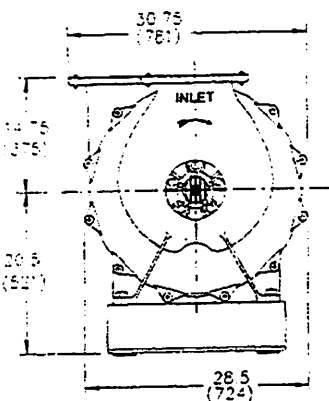

Project \_\_\_\_\_  
Your Order # \_\_\_\_\_  
Our Order # \_\_\_\_\_ By \_\_\_\_\_

Inlet Positions  
(VIEWED FROM INLET)

INLET OUTLET

Outlet Positions  
(VIEWED FROM OUTLET)

(END VIEW OF  
MACHINE ONLY)

Frame No.	Dimensions						
	A	B	C	D	F	L	K
551	4.62 (117)	8.50 (216)	215T	7.50 (191)	50 (1270)	53 (1346)	7.19 (183)
552	7.88 (200)	11.75 (298)	254T	7.50 (191)	56 (1422)	59 (1499)	7.19 (183)
553	11.13 (283)	15.00 (381)	256T	10.75 (273)	64 (1626)	67 (1702)	10.44 (265)
554	14.38 (365)	18.25 (464)	286TS	7.50 (191)	64 (1626)	67 (1702)	7.19 (183)
555	17.62 (448)	21.50 (546)	286TS	10.75 (273)	73 (1854)	76 (1930)	10.44 (265)
556	20.88 (530)	24.75 (629)	326TS	7.50 (191)	73 (1854)	76 (1930)	7.19 (183)
557	24.13 (613)	28.00 (711)	355TS	10.75 (273)	81 (2057)	84 (2134)	10.44 (265)
558	27.38 (695)	31.25 (794)	326TS	7.50 (191)	81 (2057)	84 (2134)	7.19 (183)
559	30.62 (778)	34.50 (876)	405TS	10.75 (273)	91 (2311)	94 (2388)	10.44 (265)
5510	33.88 (861)	37.75 (959)	405TS	7.50 (191)	91 (2311)	94 (2388)	7.19 (183)

NOTES

- Column "C" lists maximum NEMA motor frame typically required for the machine indicated.
- Dimensions in inches and (mm).
- Flange dimensions conform to 125 pound ANSI cast iron flanged fittings.

- Dimension "V" is distance between shaft ends which varies depending on the coupling used. Refer to coupling data sheet for more information.
- Specifications subject to change without notice.

1. Frame dimensions conform to IEC 60081-1 (NEMA) motor frame typically required for the machine indicated.  
 2. Dimensions in inches and (mm).  
 3. Frame dimensions conform to IEC 60081-1 (NEMA) motor frame typically required for the machine indicated.  
 4. Dimension "V" is distance between shaft ends which varies depending on the coupling used. Refer to coupling data sheet for more information.  
 5. Specifications subject to change without notice.