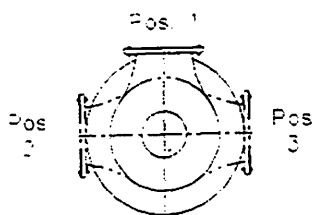

Project \_\_\_\_\_  
Your Order # \_\_\_\_\_  
Our Order # \_\_\_\_\_ By \_\_\_\_\_

Inlet Positions  
(VIEWED FROM INLET)

INLET OUTLET

Outlet Positions  
(VIEWED FROM OUTLET)

(END VIEW OF  
MACHINE ONLY)

Frame No.	Dimensions						
	A	B	C	D	F	L	K
551	4.62 (117)	8.50 (216)	215T	7.50 (191)	50 (1270)	53 (1346)	7.19 (183)
552	7.88 (200)	11.75 (298)	254T	7.50 (191)	56 (1422)	59 (1499)	7.19 (183)
553	11.13 (283)	15.00 (381)	256T	10.75 (273)	64 (1626)	67 (1702)	10.44 (265)
554	14.38 (365)	18.25 (464)	286TS	7.50 (191)	64 (1626)	67 (1702)	7.19 (183)
555	17.62 (448)	21.50 (546)	286TS	10.75 (273)	73 (1854)	76 (1930)	10.44 (265)
556	20.88 (530)	24.75 (629)	326TS	7.50 (191)	73 (1854)	76 (1930)	7.19 (183)
557	24.13 (613)	28.00 (711)	355TS	10.75 (273)	81 (2057)	84 (2134)	10.44 (265)
558	27.38 (695)	31.25 (794)	326TS	7.50 (191)	81 (2057)	84 (2134)	7.19 (183)
559	30.62 (778)	34.50 (876)	405TS	10.75 (273)	91 (2311)	94 (2388)	10.44 (265)
5510	33.88 (861)	37.75 (959)	405TS	7.50 (191)	91 (2311)	94 (2388)	7.19 (183)

NOTES

- Column "C" lists maximum NEMA motor frame typically required for the machine indicated.
- Dimensions in inches and (mm).
- Flange dimensions conform to 125 pound ANSI cast iron flanged fittings.

- Dimension "V" is distance between shaft ends which varies depending on the coupling used. Refer to coupling data sheet for more information.
- Specifications subject to change without notice.

1. Frame dimensions conform to IEC 60081-1 (NEMA) motor frame typically required for the machine indicated.  
 2. Dimensions in inches and (mm).  
 3. Frame dimensions conform to IEC 60081-1 (NEMA) motor frame typically required for the machine indicated.  
 4. Dimension "V" is distance between shaft ends which varies depending on the coupling used. Refer to coupling data sheet for more information.  
 5. Specifications subject to change without notice.