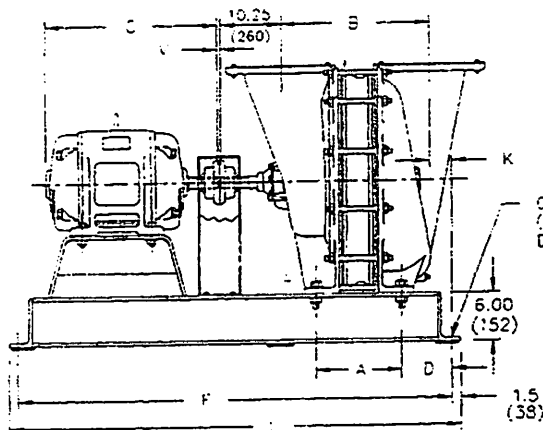

Project \_\_\_\_\_  
Your Order # \_\_\_\_\_  
Our Order # \_\_\_\_\_ By \_\_\_\_\_

Inlet Positions  
(VIEWED FROM INLET)

INLET OUTLET

Outlet Positions  
(VIEWED FROM OUTLET)

(END VIEW OF  
MACHINE ONLY)

Frame No.	Dimensions						
	A	B	C	D	F	L	K
551	4.62 (117)	8.50 (216)	215T	7.50 (191)	50 (1270)	53 (1346)	7.19 (183)
552	7.88 (200)	11.75 (298)	254T	7.50 (191)	56 (1422)	59 (1499)	7.19 (183)
553	11.13 (283)	15.00 (381)	256T	10.75 (273)	64 (1626)	67 (1702)	10.44 (265)
554	14.38 (365)	18.25 (464)	286TS	7.50 (191)	64 (1626)	67 (1702)	7.19 (183)
555	17.62 (448)	21.50 (546)	286TS	10.75 (273)	73 (1854)	76 (1930)	10.44 (265)
556	20.88 (530)	24.75 (629)	326TS	7.50 (191)	73 (1854)	76 (1930)	7.19 (183)
557	24.13 (613)	28.00 (711)	355TS	10.75 (273)	81 (2057)	84 (2134)	10.44 (265)
558	27.38 (695)	31.25 (794)	326TS	7.50 (191)	81 (2057)	84 (2134)	7.19 (183)
559	30.62 (778)	34.50 (876)	405TS	10.75 (273)	91 (2311)	94 (2388)	10.44 (265)
5510	33.88 (861)	37.75 (959)	405TS	7.50 (191)	91 (2311)	94 (2388)	7.19 (183)

NOTES

- Column "C" lists maximum NEMA motor frame typically required for the machine indicated.
- Dimensions in inches and (mm).
- Flange dimensions conform to 125 pound ANSI cast iron flanged fittings.

- Dimension "V" is distance between shaft ends which varies depending on the coupling used. Refer to coupling data sheet for more information.
- Specifications subject to change without notice.

1. Frame dimensions conform to IEC 60081-1 (NEMA) motor frame typically required for the machine indicated.  
 2. Dimensions in inches and (mm).  
 3. Frame dimensions conform to IEC 60081-1 (NEMA) motor frame typically required for the machine indicated.  
 4. Dimension "V" is distance between shaft ends which varies depending on the coupling used. Refer to coupling data sheet for more information.  
 5. Specifications subject to change without notice.