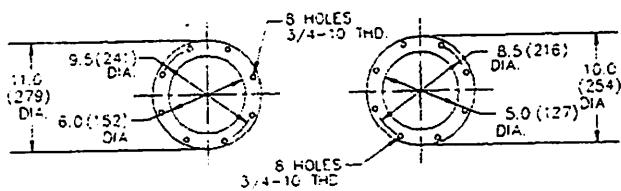

Project \_\_\_\_\_  
Your Order # \_\_\_\_\_  
Our Order # \_\_\_\_\_ By \_\_\_\_\_

Inlet Positions  
(VIEWED FROM INLET)

INLET OUTLET

Outlet Positions  
(VIEWED FROM OUTLET)

(END VIEW OF  
MACHINE ONLY)

Frame No.	Dimensions						
	A	B	C	D	F	L	K
551	4.62 (117)	8.50 (216)	215T	7.50 (191)	50 (1270)	53 (1346)	7.19 (183)
552	7.88 (200)	11.75 (298)	254T	7.50 (191)	56 (1422)	59 (1499)	7.19 (183)
553	11.13 (283)	15.00 (381)	256T	10.75 (273)	64 (1626)	67 (1702)	10.44 (265)
554	14.38 (365)	18.25 (464)	286TS	7.50 (191)	64 (1626)	67 (1702)	7.19 (183)
555	17.62 (448)	21.50 (546)	286TS	10.75 (273)	73 (1854)	76 (1930)	10.44 (265)
556	20.88 (530)	24.75 (629)	326TS	7.50 (191)	73 (1854)	76 (1930)	7.19 (183)
557	24.13 (613)	28.00 (711)	355TS	10.75 (273)	81 (2057)	84 (2134)	10.44 (265)
558	27.38 (695)	31.25 (794)	326TS	7.50 (191)	81 (2057)	84 (2134)	7.19 (183)
559	30.62 (778)	34.50 (876)	405TS	10.75 (273)	91 (2311)	94 (2388)	10.44 (265)
5510	33.88 (861)	37.75 (959)	405TS	7.50 (191)	91 (2311)	94 (2388)	7.19 (183)

NOTES

- Column "C" lists maximum NEMA motor frame typically required for the machine indicated.
- Dimensions in inches and (mm).
- Flange dimensions conform to 125 pound ANSI cast iron flanged fittings.

- Dimension "V" is distance between shaft ends which varies depending on the coupling used. Refer to coupling data sheet for more information.
- Specifications subject to change without notice.

1. Frame dimensions conform to IEC 60081-1 (NEMA) motor frame typically required for the machine indicated.  
 2. Dimensions in inches and (mm).  
 3. Frame dimensions conform to IEC 60081-1 (NEMA) motor frame typically required for the machine indicated.  
 4. Dimension "V" is distance between shaft ends which varies depending on the coupling used. Refer to coupling data sheet for more information.  
 5. Specifications subject to change without notice.