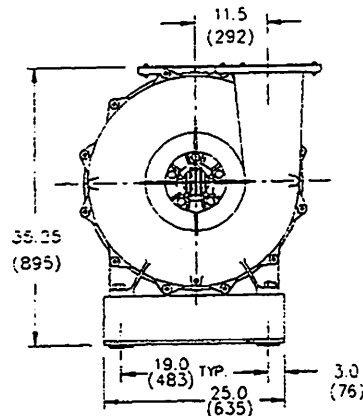

Project \_\_\_\_\_  
Your Order # \_\_\_\_\_  
Our Order # \_\_\_\_\_ By \_\_\_\_\_

Inlet Positions  
(VIEWED FROM INLET)

INLET OUTLET

Outlet Positions  
(VIEWED FROM OUTLET)

(END VIEW OF  
MACHINE ONLY)

Frame No.	Dimensions						
	A	B	C	D	F	L	K
551	4.62 (117)	8.50 (216)	215T	7.50 (191)	50 (1270)	53 (1346)	7.19 (183)
552	7.88 (200)	11.75 (298)	254T	7.50 (191)	56 (1422)	59 (1499)	7.19 (183)
553	11.13 (283)	15.00 (381)	256T	10.75 (273)	64 (1626)	67 (1702)	10.44 (265)
554	14.38 (365)	18.25 (464)	286TS	7.50 (191)	64 (1626)	67 (1702)	7.19 (183)
555	17.62 (448)	21.50 (546)	286TS	10.75 (273)	73 (1854)	76 (1930)	10.44 (265)
556	20.88 (530)	24.75 (629)	326TS	7.50 (191)	73 (1854)	76 (1930)	7.19 (183)
557	24.13 (613)	28.00 (711)	355TS	10.75 (273)	81 (2057)	84 (2134)	10.44 (265)
558	27.38 (695)	31.25 (794)	326TS	7.50 (191)	81 (2057)	84 (2134)	7.19 (183)
559	30.62 (778)	34.50 (876)	405TS	10.75 (273)	91 (2311)	94 (2388)	10.44 (265)
5510	33.88 (861)	37.75 (959)	405TS	7.50 (191)	91 (2311)	94 (2388)	7.19 (183)

NOTES

- Column "C" lists maximum NEMA motor frame typically required for the machine indicated.
- Dimensions in inches and (mm).
- Flange dimensions conform to 125 pound ANSI cast iron flanged fittings.

- Dimension "V" is distance between shaft ends which varies depending on the coupling used. Refer to coupling data sheet for more information.
- Specifications subject to change without notice.

1. Frame dimensions conform to IEC 60081-1 (NEMA) motor frame typically required for the machine indicated.  
 2. Dimensions in inches and (mm).  
 3. Frame dimensions conform to IEC 60081-1 (NEMA) motor frame typically required for the machine indicated.  
 4. Dimension "V" is distance between shaft ends which varies depending on the coupling used. Refer to coupling data sheet for more information.  
 5. Specifications subject to change without notice.